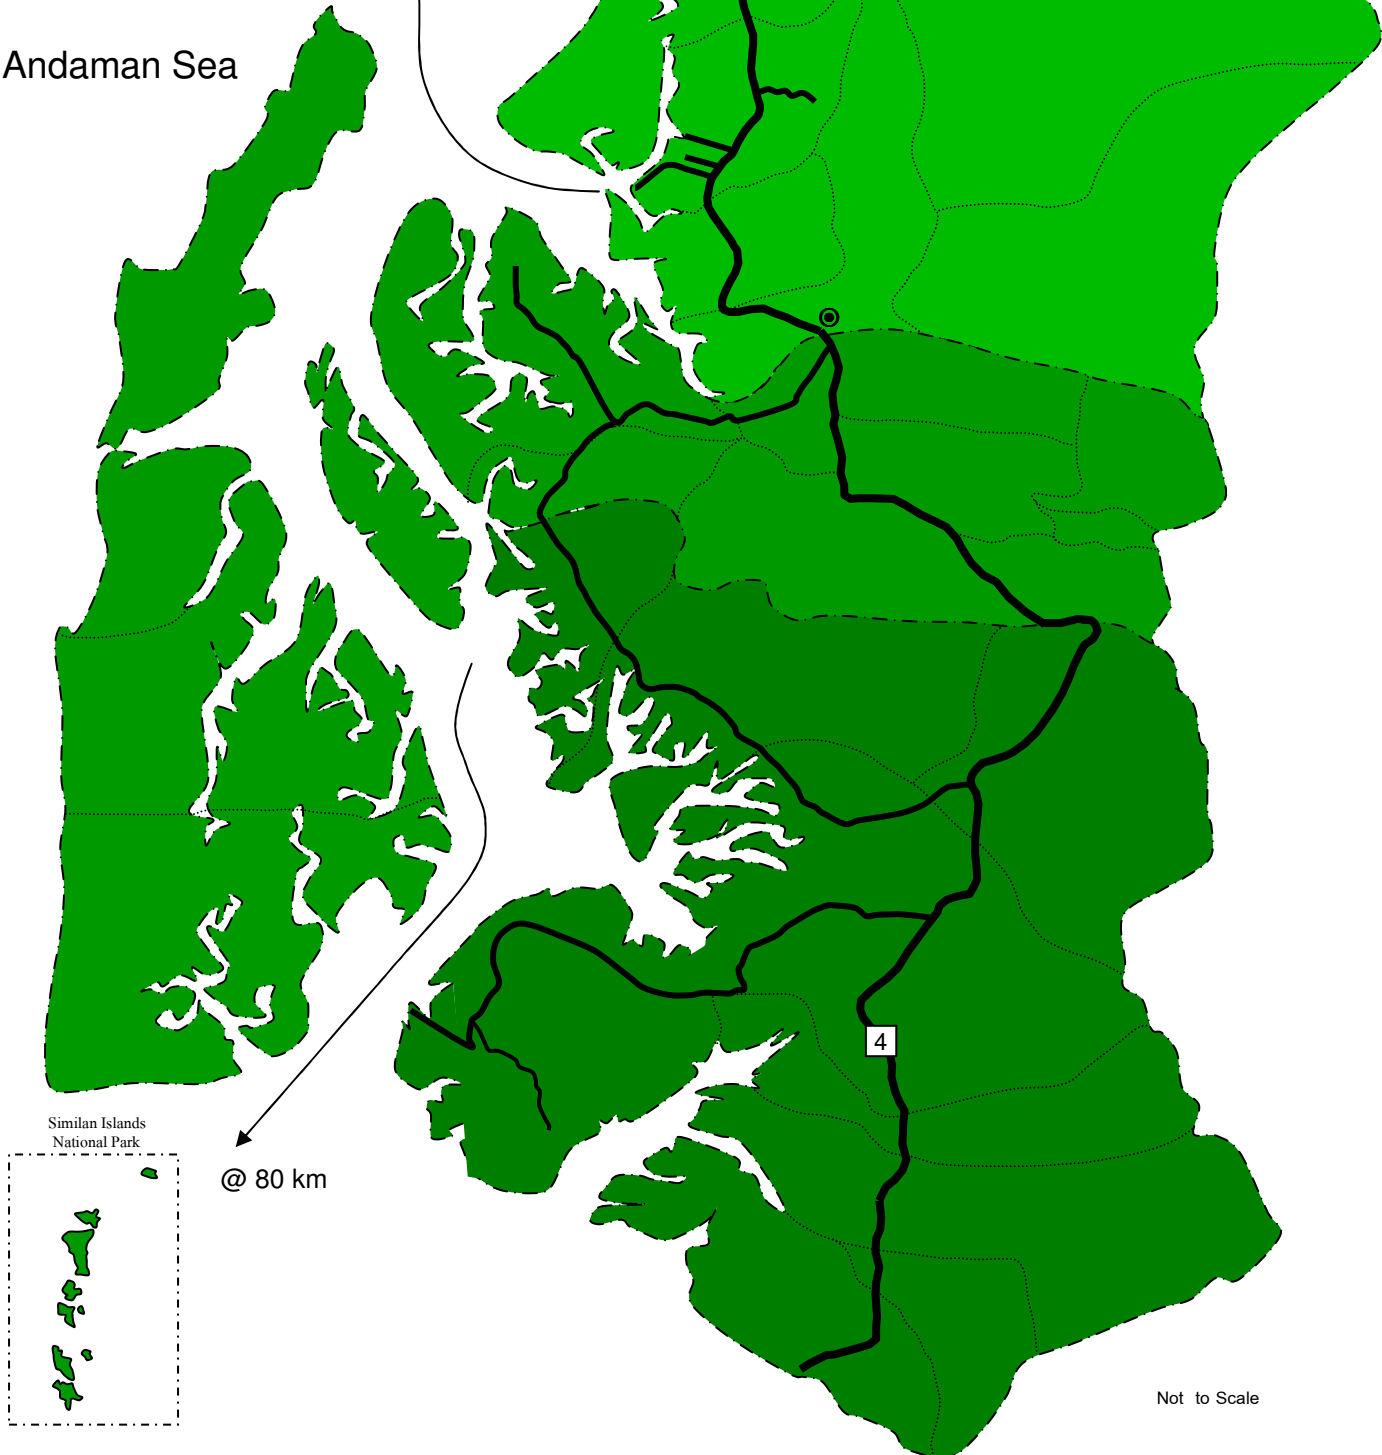

**Map Illustrating Areas Affected
by the Tsunami
Khuraburi District
Phang Nga Province**

Surin Island

@ 60 km

Andaman Sea

Similan Islands
National Park

@ 80 km

Not to Scale