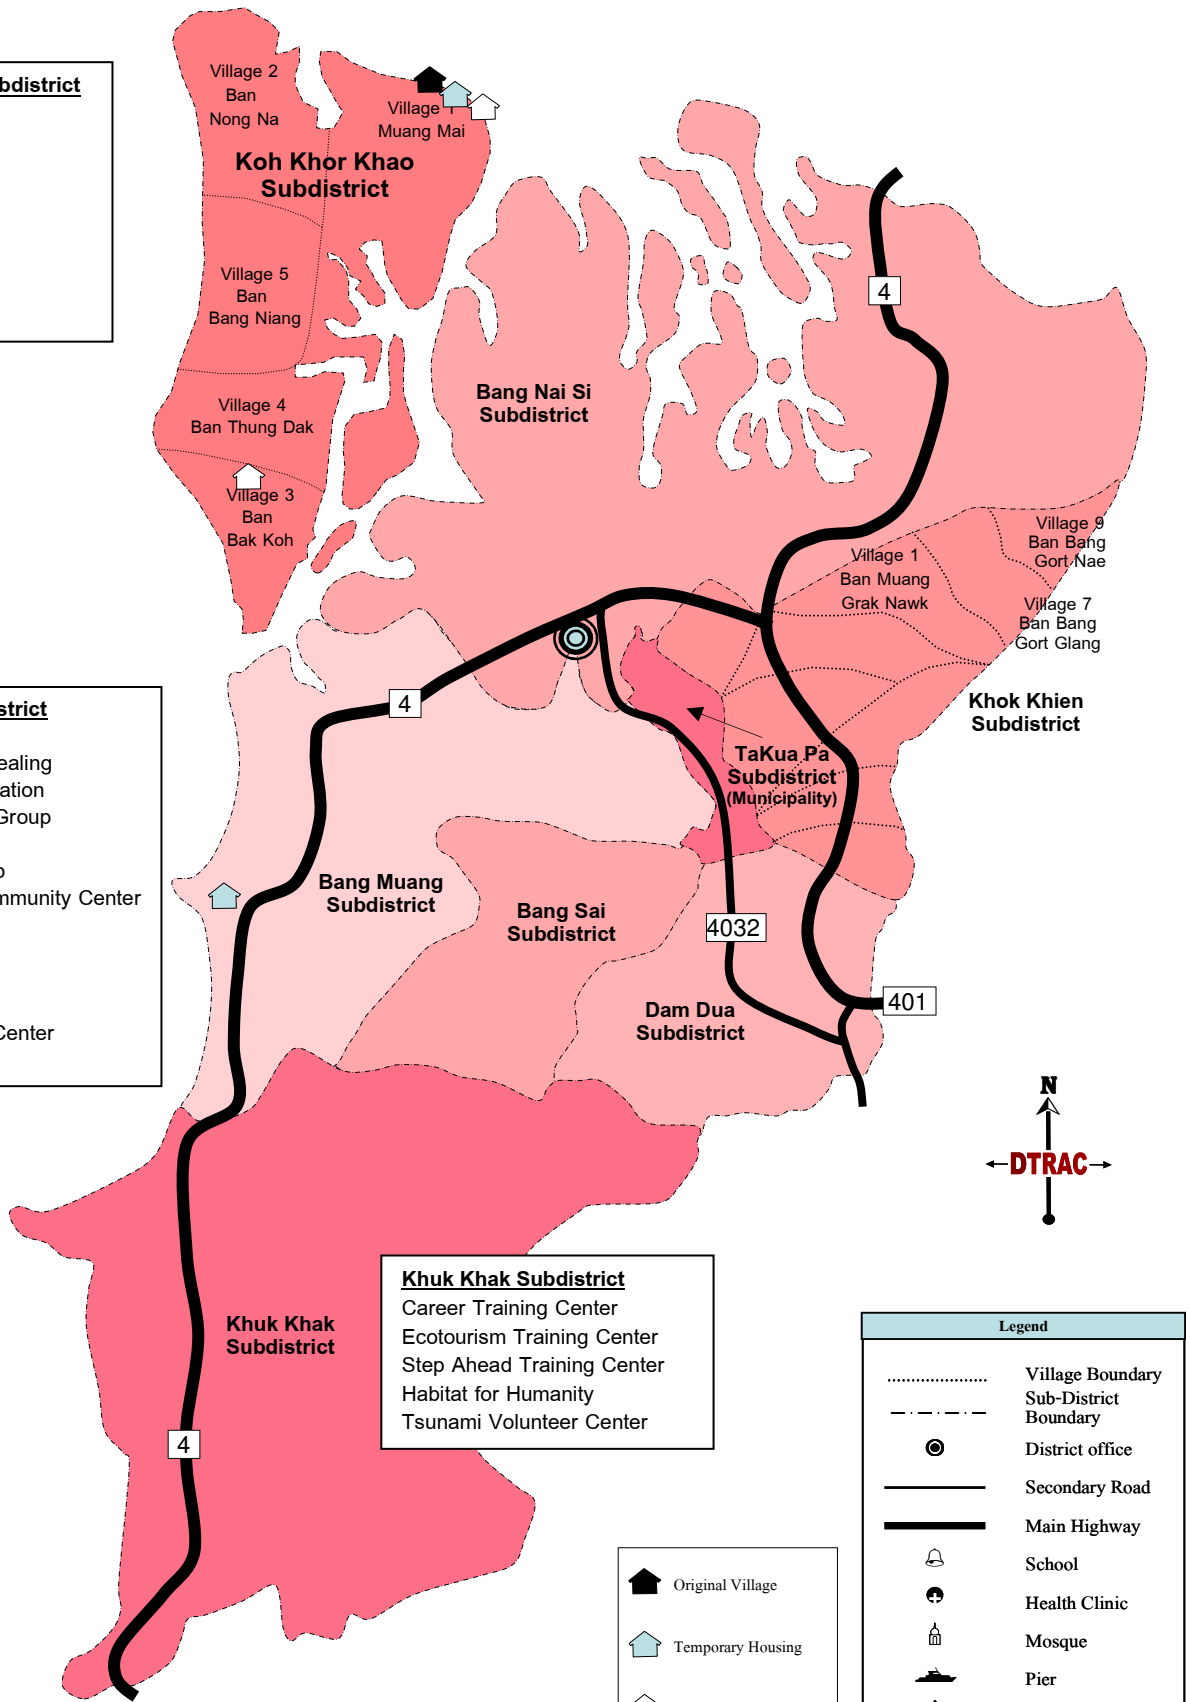

**Map Illustrating Areas Affected  
by the Tsunami  
TaKuaPa District  
Phang Nga Province**

- Koh Khor Khao Subdistrict**  
 CARE  
 ADRA  
 SWISS  
 "I Got a Friend"  
 ITV  
 Mercy Foundation  
 TVC  
 World Vision

- Bang Muang Subdistrict**  
 Duang Pratheep  
 Learning Through Healing  
 Maya Gatomi Foundation  
 Phang Nga Labour Group  
 Sihkka Asia  
 Local Wisdom Group  
 Ban Nam Chem Community Center  
 Ban Nok Kamin  
 World Vision  
 CRADLE  
 Crisis Corps  
 Tsunami Volunteer Center  
 Willie and Morgan

- Khuk Khak Subdistrict**  
 Career Training Center  
 Ecotourism Training Center  
 Step Ahead Training Center  
 Habitat for Humanity  
 Tsunami Volunteer Center

- Original Village
- Temporary Housing
- Permanent Housing

Legend	
	Village Boundary
	Sub-District Boundary
	District office
	Secondary Road
	Main Highway
	School
	Health Clinic
	Mosque
	Pier
	Temple