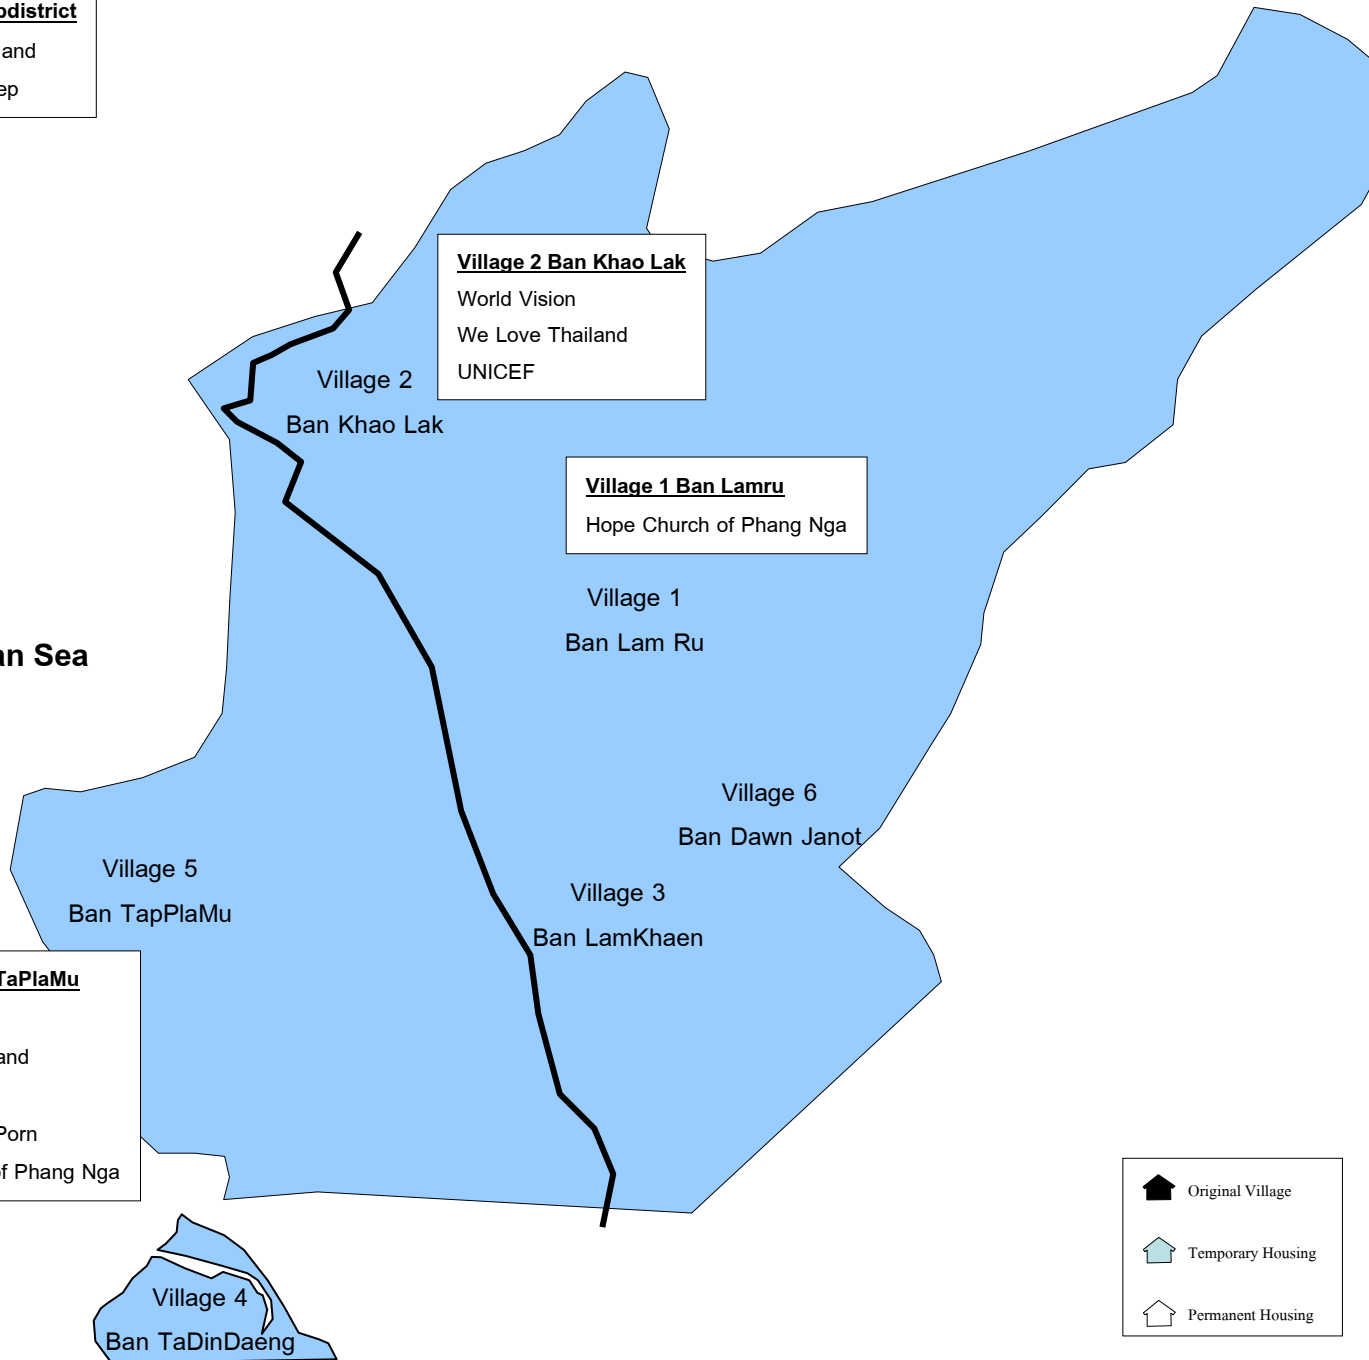

**Map Illustrating Areas Affected by the Tsunami
Lamkhaen Subdistrict
Tai Muang District
Phang Nga Province**

Lamkhaen Subdistrict
We Love Thailand
Princess Prathep

Village 5 Ban TaPlaMu
World Vision
We Love Thailand
UNICEF
PhantaKhitPraPorn
Hope Church of Phang Nga

Village 2 Ban Khao Lak
World Vision
We Love Thailand
UNICEF

Village 1 Ban Lamru
Hope Church of Phang Nga

-  Original Village
-  Temporary Housing
-  Permanent Housing

Legend	
	Village Boundary
	Sub-District Boundary
	District office
	Secondary Road
	Main Highway
	School
	Health Clinic
	Mosque
	Pier
	Temple