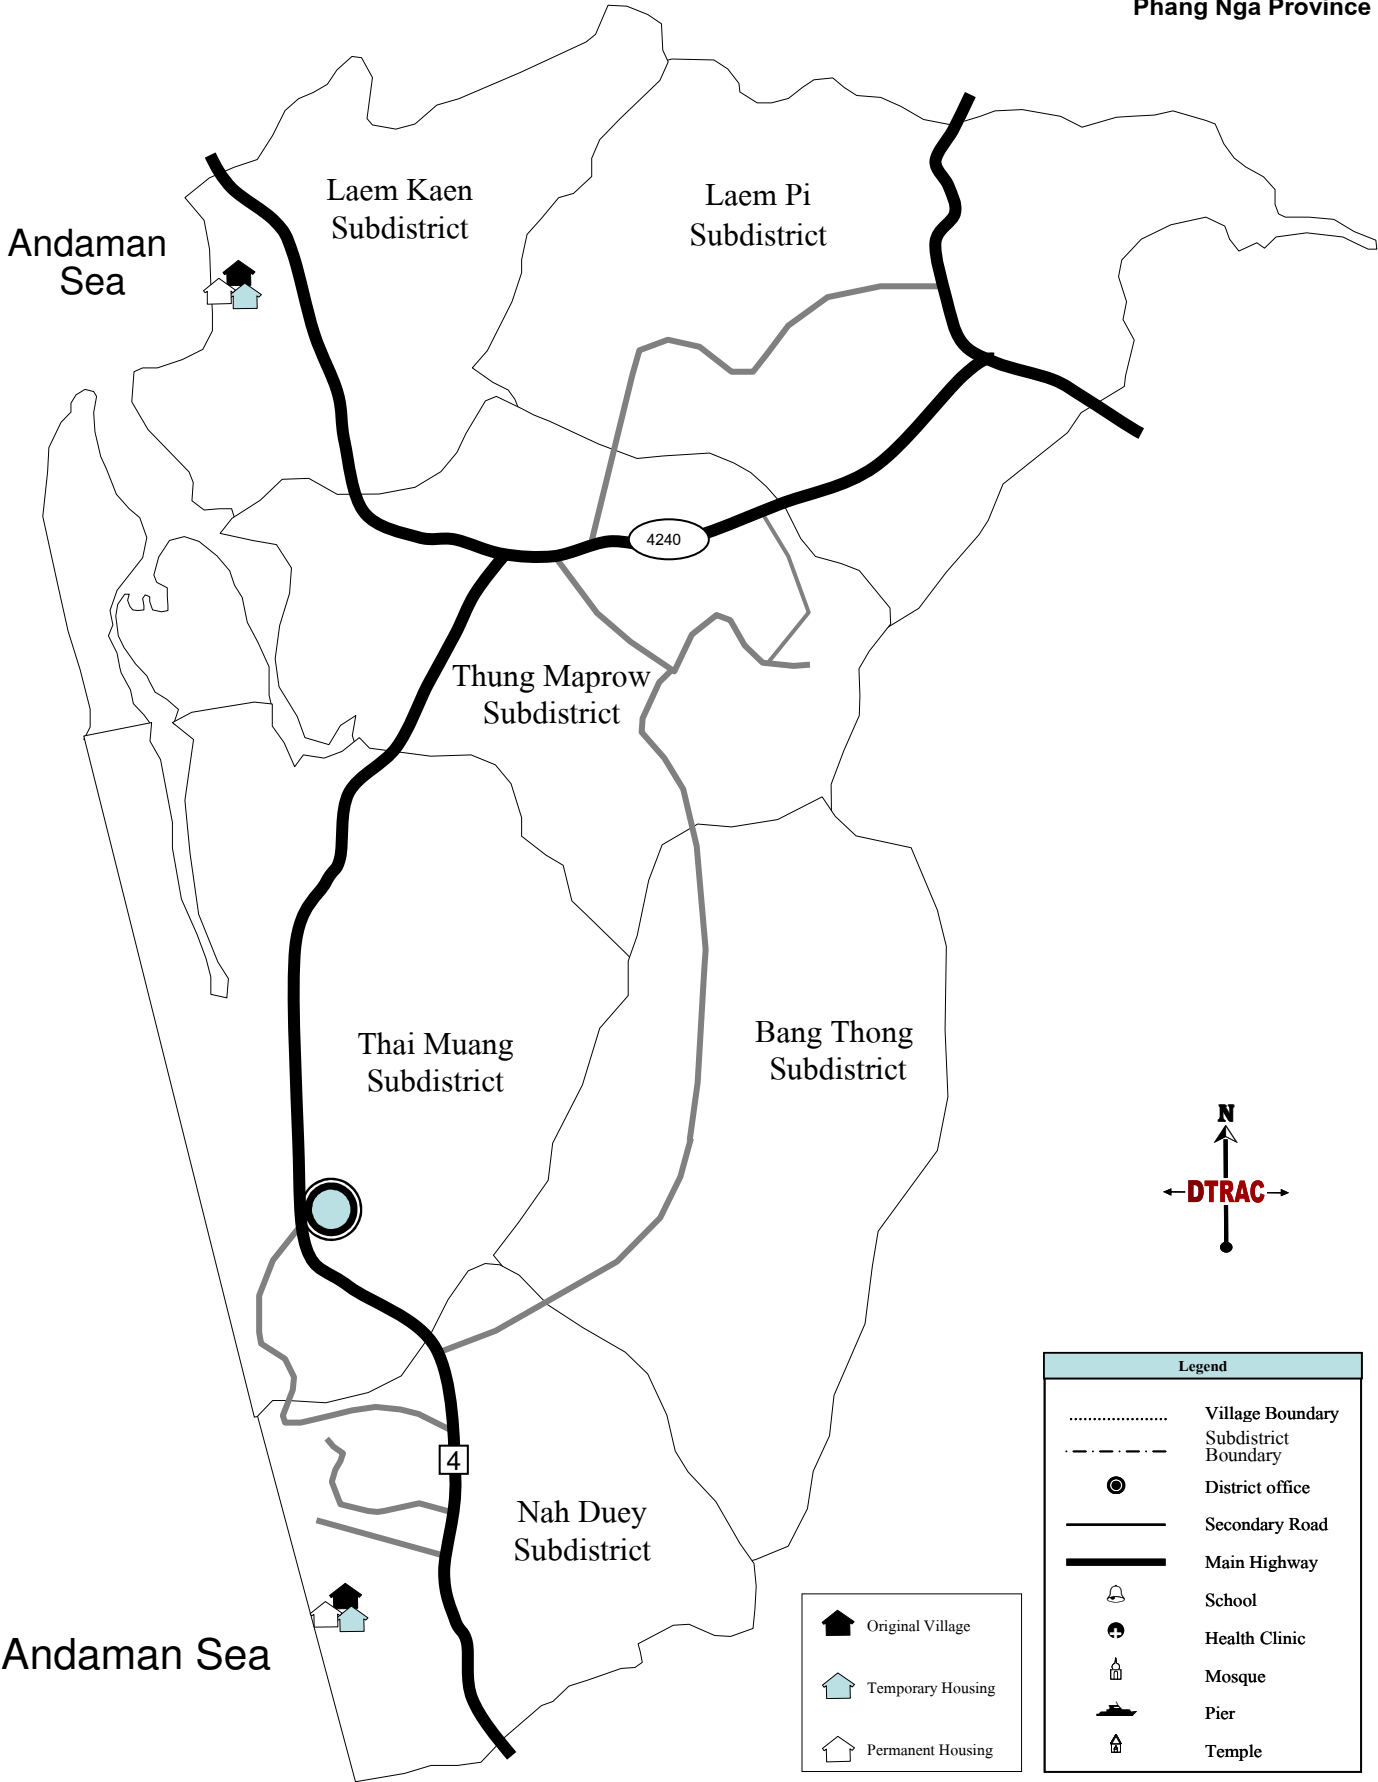

**Map Illustrating Areas Affected
by the Tsunami
Thai Muang District
Phang Nga Province**

Legend	
.....	Village Boundary
- - - - -	Subdistrict Boundary
⊙	District office
—————	Secondary Road
—————	Main Highway
🏫	School
🏥	Health Clinic
🕌	Mosque
🚢	Pier
🏠	Temple

🏠	Original Village
🏠	Temporary Housing
🏠	Permanent Housing